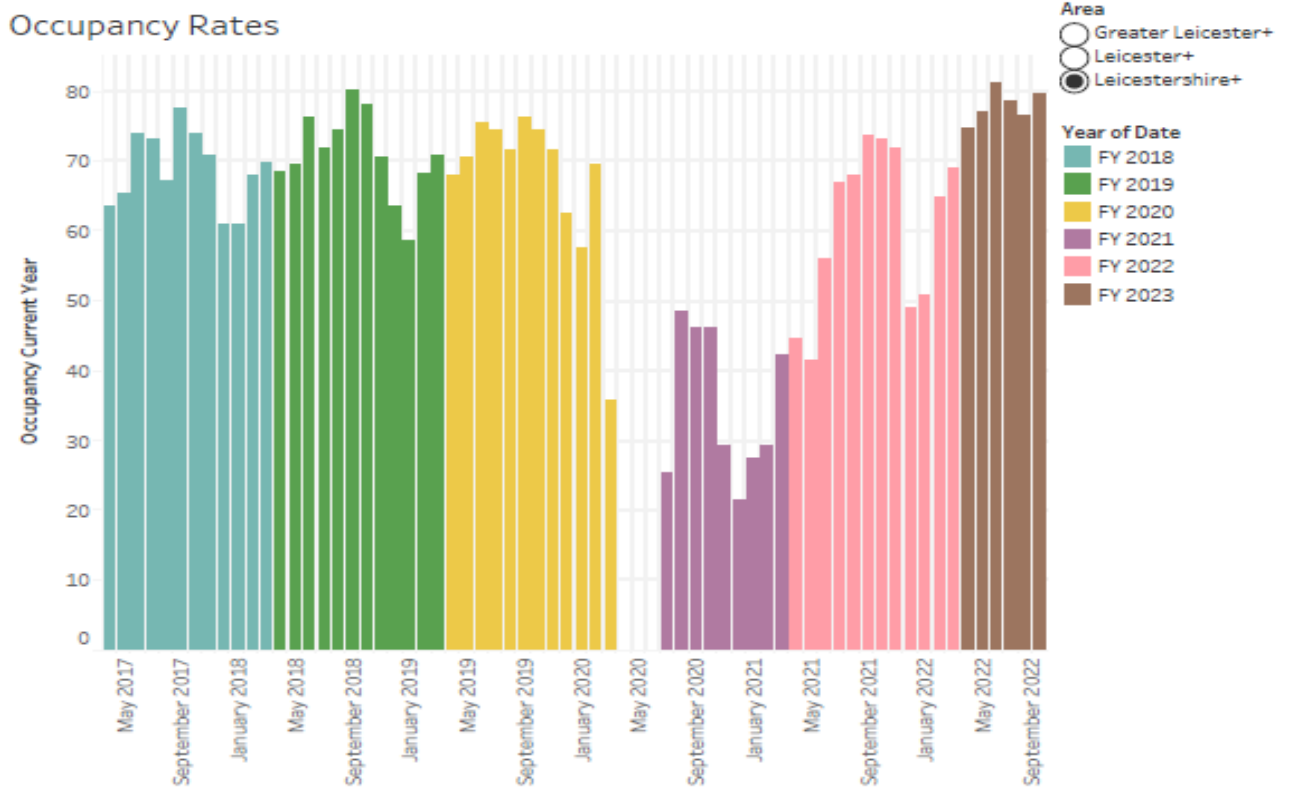

APPENDIX C

Hotel Occupancy Rates in Leicestershire (excludes City)

This page is intentionally left blank